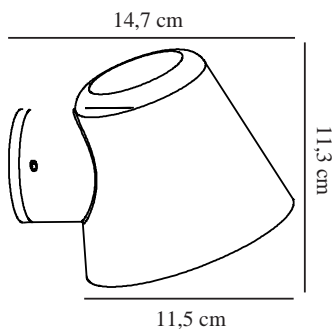

ALERIA | WALL LIGHT | WHITE

2019131001

nordlux®

Voltage (V): 230 Volt
IP degree: IP44
Maximum bulb wattage (W): 35W
Class (Class 1, Class 2, Class 3):
Class 1 (Earth contact)
Socket type: GU10
Parallel connection: False

Height (cm): 11.3
Width (cm): 11.5
EAN: 5704924004742
TUN: 2140634
Item Number: 2019131001

Pcs Per Master Carton: 3
Sales Box Height (cm): 10.6
Sales Box Width(cm): 15.3
Sales Box Depth (cm): 12.3
Sales Box Volume m³ : 0.002
Product net weight (kg): 0.33

Primary material: Metal
Suitable for Seaside: False
Colour: White

• Modern and compact design • Designed for both outdoor and bathroom use

Aleria is a small lamp that does not take up any unnecessary space, but at the same time provides a good functional light. With the soft shapes and elegant design this lamp becomes a beautiful decoration for your outdoor space. Aleria is made of lacquered aluminium and is ideal for example at the driveway, front door or garage.