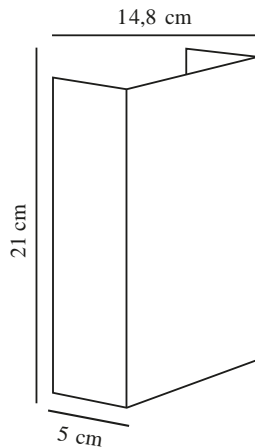

FOLD 15 | WALL LIGHT | BLACK

2019051003

nordlux®

Voltage (V): 220-240 Volt
IP degree: IP54
Class (Class 1, Class 2, Class 3):
Class 1 (Earth contact)
Socket type: LED Module
Parallel connection: True

Primary material: Aluminium
Secondary material: Plastic
Colour of the glass: Clear
Suitable for Seaside: False
Colour: Black

Height (cm): 21
Width (cm): 14.8
Projection (cm): 5
EAN: 5704924000584
TUN: 2085843
Item Number: 2019051003
Pcs Per Master Carton: 3
Sales Box Height (cm): 22

Sales Box Width(cm): 16
Sales Box Depth (cm): 6
Sales Box Volume m³ : 0.0021
Product net weight (kg): 0.81

Brightness of light (Lumen): 250
Colour temperature (Kelvin): 3000
Ra-value : 80
Lifetime (hours): 30000
Beam angle (°) : 360
Energy class: E
Actual watt (W): 6.4

- Three light effects included
- Both up- and downlight
- Built-in parallel connection
- Designed by Bønnelycke MDD
- Designed for both outdoor and bathroom use
- 5-year LED guarantee