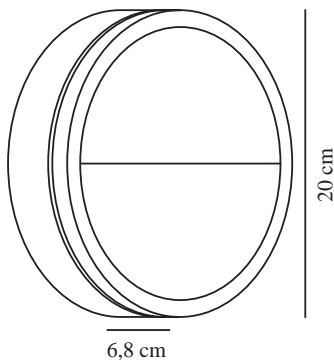

AVA SMART | CEILING LIGHT | GREY

2019016010

nordlux®

Voltage (V): 220-240 Volt
IP degree: IP54
Class (Class 1, Class 2, Class 3):
Class 1 (Earth contact)
Socket type: LED Module
Parallel connection: False

Primary material: Aluminium
Secondary material: Plastic
Colour of the glass: Opal white
Suitable for Seaside: False
Colour: Grey

Height (cm): 20
Width (cm): 20
Projection (cm): 6.8
EAN: 5704924000492
TUN: 2085833
Item Number: 2019016010
Pcs Per Master Carton: 3
Sales Box Height (cm): 23.5

Sales Box Width(cm): 12
Sales Box Depth (cm): 23.5
Sales Box Volume m³ : 0.0066
Product net weight (kg): 1.05

Brightness of light (Lumen): 600
Colour temperature (Kelvin): 2700
Ra-value : 80
Lifetime (hours): 30000
Beam angle (°) : 159.2
Candela (cd) (for directional lamp only): 0
Energy class: D
Actual watt (W): 9.5

- Dual light LED • Bluetooth connection to Nordlux Smart Light • Can be controlled by wireless Nordlux Smart Sensor • Optional cover cap for wall use included
- Indication light (200 lumen) • Designed for both ceiling and wall mounting • 5-year LED

Ava is a multifunctional lamp that can be placed both in the ceiling and on the wall. The lamp has integrated LED as well as two lighting functions, which consist of indicator light when it is dark, and automatic activation of light when movement is detected (Nordlux Smart Sensor needed). Ava has Bluetooth connection and is part of the Nordlux Smart Light range, which makes it possible to control the light from your phone, with voice control or via the Nordlux Smart Sensor. Furthermore, an optional cover cap is included which makes it possible to determine the design and light output yourself.

With the minimalistic shape and high degree of protection, Ava in grey is applicable both inside and outside.

www.nordlux.com