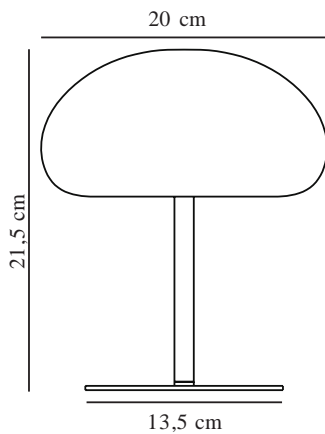

# SPONGE 34 | BATTERY LIGHT | WHITE

2018154003

nordlux®

Voltage (V): 5 Volt  
IP degree: IP65  
Class (Class 1, Class 2, Class 3):  
Class 3 (12V)  
Socket type: LED Module  
Dimmerable: True  
Switch placement: On the fixture

Primary material: Metal  
Secondary material: Plastic  
Colour of the cable: Black  
Length of the cable (cm): 150  
Surface material of the cable:  
Plastic  
Colour: White

Height (cm): 126  
Width (cm): 34  
Outdoor base dimension (cm):  
28.5  
Length (cm): 34

EAN: 5701581497184  
TUN: 2079700  
Item Number: 2018154003  
Pcs Per Master Carton: 3  
Sales Box Height (cm): 21.5

Sales Box Width(cm): 34.5  
Sales Box Depth (cm): 34.5  
Sales Box Volume m<sup>3</sup> : 0.0256  
Product net weight (kg): 4.1