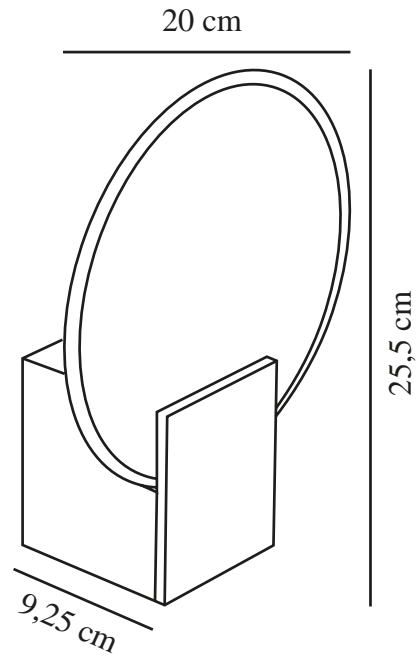

# HESTER | WALL LIGHT | WOOD FOIL

2015391014

nordlux®

Voltage (V): 230 Volt  
IP degree: IP44  
Class (Class 1, Class 2, Class 3):  
Class 2 (Double isolated)  
Socket type: LED Module

Primary material: Plastic  
Secondary material: Glass  
Colour: Wood Foil

Height (cm): 25.5  
Width (cm): 9.25  
Length (cm): 20  
EAN: 5704924005916  
TUN: 2358783  
Item Number: 2015391014  
Pcs Per Master Carton: 3  
Sales Box Height (cm): 11

Sales Box Width(cm): 22  
Sales Box Depth (cm): 22  
Sales Box Volume m<sup>3</sup> : 0.0053  
Product net weight (kg): 0.58