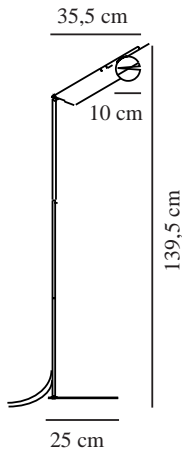

CONTINA | FLOOR LAMP | BRASS

2010994035

nordlux®

Voltage (V): 230 Volt
IP degree: IP20
Maximum bulb wattage (W): 5W
Class (Class 1, Class 2, Class 3):
Class 2 (Double isolated)
Socket type: G9
Switch placement: On the cable

Height (cm): 139.5
Width (cm): 25
Tube Diameter (cm): 1.35
Shade Diameter (cm): 10
Outdoor base dimension (cm): 25
Length (cm): 35.5
Tilt Angle (°): 140

Sales Box Height (cm): 43.5
Sales Box Width (cm): 11.5
Sales Box Depth (cm): 27.5
Sales Box Volume m³: 0.0138
Product net weight (kg): 3

Primary material: Metal
Secondary material: Glass
Colour of the glass: Opal white
Colour of the cable: White
Length of the cable (cm): 150
Surface material of the cable:
Textile
Is the cable replaceable: False
Colour: Brass