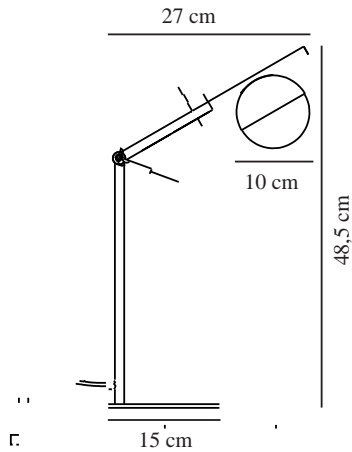

# CONTINA | TABLE LAMP | BRASS

2010985035

nordlux®

Voltage (V): 230 Volt  
IP degree: IP20  
Maximum bulb wattage (W): 5W  
Class (Class 1, Class 2, Class 3):  
Class 2 (Double isolated)  
Socket type: G9  
Switch placement: On the cable

Height (cm): 48.5  
Width (cm): 15  
Tube Diameter (cm): 1.25  
Shade Diameter (cm): 10  
Outdoor base dimension (cm): 15  
Length (cm): 27  
Tilt Angle (°): 130

Sales Box Height (cm): 34  
Sales Box Width (cm): 11  
Sales Box Depth (cm): 27  
Sales Box Volume m<sup>3</sup>: 0.0101  
Product net weight (kg): 1.4

Primary material: Metal  
Secondary material: Glass  
Colour of the glass: Opal white  
Colour of the cable: White  
Length of the cable (cm): 150  
Surface material of the cable:  
Textile  
Is the cable replaceable: False  
Colour: Brass

EAN: 5704924001758  
TUN: 2100619  
Item Number: 2010985035  
Pcs Per Master Carton: 3

- Contemporary art deco style
- Matte white opal mouth blown glass
- Adjustable lamp shade to both sides and up/down