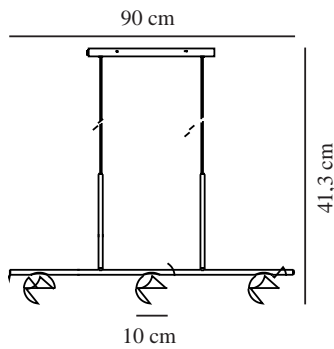

CONTINA 3-SPOT | PENDANT | BRASS

2010953035

nordlux®

Voltage (V): 230 Volt

IP degree: IP20

Maximum bulb wattage (W): 5W

Class (Class 1, Class 2, Class 3):

Class 2 (Double isolated)

Socket type: G9

Primary material: Metal

Secondary material: Glass

Colour of the glass: Opal white

Colour of the cable: White

Length of the cable (cm): 200

Surface material of the cable:

Textile

Colour: Brass

Height (cm): 41.3

Width (cm): 10

Shade Diameter (cm): 10

Length (cm): 90

EAN: 5704924001710

TUN: 2100615

Item Number: 2010953035

Pcs Per Master Carton: 2

Sales Box Height (cm): 23

Sales Box Width (cm): 11

Sales Box Depth (cm): 93

Sales Box Volume m³: 0.0235

Product net weight (kg): 2.3

- Contemporary art deco style
- Matte white opal mouth blown glass
- Three lamp heads that emits a practical light

Contina combines attractive design and functionality, where it is the carefully selected details that make the series stand out and unique. The light frame is completed by a spherical opal white glass dome that hides the light source and spreads a soft glare free light into the room.

Contina is an exclusive long pendant with three light sources in the most beautiful brass, which adds warmth and cosiness to the bright Nordic decor. With the slim design, the pendant does not cut the visibility or take up any unnecessary space in the room, and therefore, it is perfect above the long dining or kitchen table.

The glass in this lamp is mouth-blown and has been individually hand crafted. Due to this unique process, air bubbles may appear in the glass and the thickness of the glass can also vary. This gives the glass its character and vivid appearance.

www.nordlux.com