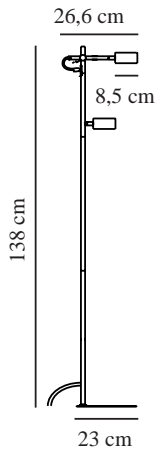

CLYDE | FLOOR LAMP | BLACK

2010844003

nordlux®

Voltage (V): 220-240 Volt
IP degree: IP20
Class (Class 1, Class 2, Class 3):
Class 2 (Double isolated)
Socket type: LED Module
Switch placement: On the cable

Primary material: Metal
Secondary material: Plastic
Colour of the cable: Black
Length of the cable (cm): 150
Surface material of the cable:
Textile
Is the cable replaceable: False
Colour: Black

Height (cm): 138
Width (cm): 23
Tube Diameter (cm): 1.6
Shade Diameter (cm): 8.5
Outdoor base dimension (cm): 23
Length (cm): 26.6
Tilt Angle (°): 130

EAN: 5704924001192
TUN: 2100605
Item Number: 2010844003
Pcs Per Master Carton: 2

Sales Box Height (cm): 52.5
Sales Box Width (cm): 9
Sales Box Depth (cm): 26
Sales Box Volume m³: 0.0123
Product net weight (kg): 2.3

Brightness of light (Lumen): 350
Colour temperature (Kelvin): 2700
Ra-value : 80
Lifetime (hours): 25000
Beam angle (°) : 120
Energy class: F
Actual watt (W): 8

- Scandinavian minimalistic design • Moodmaker™ 3-step dimmable with memory function
- 350 lumen per lamp head
- Adjustable joint and flexible lamp head for a directional light • 5-year LED guarantee