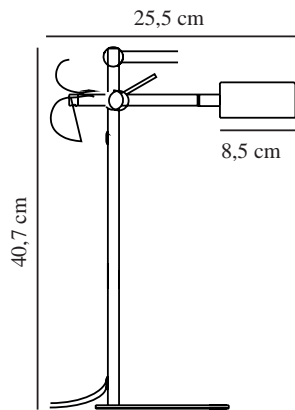

CLYDE | TABLE LAMP | BLACK

2010835003

nordlux®

Voltage (V): 220-240 Volt
IP degree: IP20
Class (Class 1, Class 2, Class 3):
Class 2 (Double isolated)
Socket type: LED Module
Switch placement: On the cable

Primary material: Metal
Secondary material: Plastic
Colour of the cable: Black
Length of the cable (cm): 150
Surface material of the cable:
Textile
Is the cable replaceable: False
Colour: Black

Height (cm): 40.7
Width (cm): 15
Tube Diameter (cm): 1.15
Shade Diameter (cm): 8.5
Length (cm): 25.5
Tilt Angle (°): 130

EAN: 5704924001185
TUN: 2100604
Item Number: 2010835003
Pcs Per Master Carton: 3

Sales Box Height (cm): 43.5
Sales Box Width (cm): 5.5
Sales Box Depth (cm): 18.5
Sales Box Volume m³: 0.0044
Product net weight (kg): 1.4

Brightness of light (Lumen): 350
Colour temperature (Kelvin): 2700
Ra-value : 80
Lifetime (hours): 25000
Beam angle (°) : 120
Energy class: F
Actual watt (W): 4

- Scandinavian minimalistic design • Moodmaker™ 3-step dimmable with memory function
- 350 lumen per lamp head
- Adjustable joint and flexible lamp head for a directional light • 5-year LED guarantee