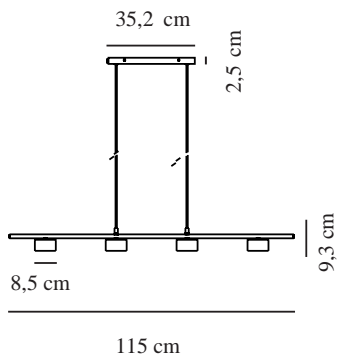

CLYDE | SPOT LIGHT | BLACK

2010813003

nordlux®

Voltage (V): 220-240 Volt
IP degree: IP20
Class (Class 1, Class 2, Class 3):
Class 2 (Double isolated)
Socket type: LED Module

Primary material: Metal
Secondary material: Plastic
Colour of the cable: Black
Length of the cable (cm): 200
Surface material of the cable:
Textile
Is the cable replaceable: False
Colour: Black

Height (cm): 9.3
Width (cm): 8.5
Length (cm): 115

EAN: 5704924001161
TUN: 2100602
Item Number: 2010813003
Pcs Per Master Carton: 2

Sales Box Height (cm): 93
Sales Box Width (cm): 11
Sales Box Depth (cm): 23.5
Sales Box Volume m³: 0.024
Product net weight (kg): 2