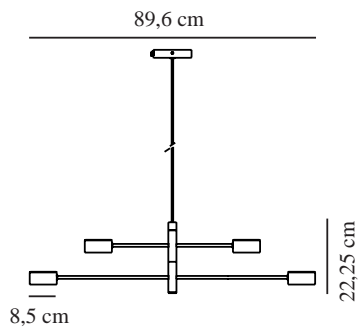

# CLYDE | PENDANT | BLACK

2010803003

nordlux®

Voltage (V): 220-240 Volt  
 IP degree: IP20  
 Class (Class 1, Class 2, Class 3):  
 Class 2 (Double isolated)  
 Socket type: LED Module

Height (cm): 22.25  
 Width (cm): 8.5  
 Shade Diameter (cm): 8.5  
 Length (cm): 89.6  
 Tilt Angle (°): 320

Sales Box Height (cm): 93  
 Sales Box Width (cm): 11  
 Sales Box Depth (cm): 23.5  
 Sales Box Volume m<sup>3</sup>: 0.024  
 Product net weight (kg): 2

Primary material: Metal  
 Secondary material: Plastic  
 Colour of the cable: Black  
 Length of the cable (cm): 200  
 Surface material of the cable:  
 Textile  
 Is the cable replaceable: False  
 Colour: Black

EAN: 5704924001154  
 TUN: 2100601  
 Item Number: 2010803003  
 Pcs Per Master Carton: 2

Brightness of light (Lumen): 350  
 Colour temperature (Kelvin): 2700  
 Ra-value : 80  
 Lifetime (hours): 25000  
 Beam angle (°) : 120  
 Energy class: F  
 Actual watt (W): 16