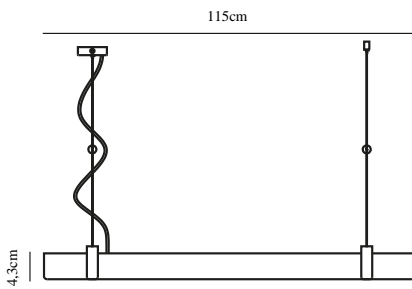

LILT | PENDANT | DARK GREY STEEL

2010603051

nordlux®

Voltage (V): 220-240 Volt
IP degree: IP20
Maximum bulb wattage (W): 28W
Class (Class 1, Class 2, Class 3):
Class 2 (Double isolated)
Bulb base: LED Module
Dimmerable: True
Switch placement: On the base
Parallel connection: False

Primary material: Metal
Secondary material: Plastic
Colour of the cable: Black
Length of the cable (cm): 200
Surface material of the cable:
Textile
Is the cable replaceable: False
Colour: Dark grey steel

Height (cm): 10.2
Width (cm): 4.3
Shade Diameter (cm): 3.7
Length (cm): 115
Projection (cm): 4.3

EAN: 5704924011580
TUN: 2276962
Item Number: 2010603051
Pcs Per Master Carton: 3

Sales Box Height (cm): 6
Sales Box Width (cm): 127
Sales Box Depth (cm): 12
Sales Box Volume m³: 0.0091
Product net weight (kg): 2.1

Brightness of light (Lumen): 2200
Colour temperature (Kelvin): 2700
Ra-value : 80
Lifetime (hours): 30000
Beam angle (°) : 116
Energy class: E
Actual watt (W): 28

- Minimalist and streamlined design • 3-step Moodmaker™ dimming operated from wall switch • Rough surface and decorative fittings
- Perfect above the dining or kitchen table • Industrial look in gun metal • 5-year LED

Functionality and design comes beautifully together in the Lilt series. Lilt has a uniformly illuminated surface throughout the lamp, and is equipped with built-in three-step Moodmaker™ functionality that gives you the opportunity to easily change the light according to your needs from your regular wall switch.

The simplicity of the pendant is emphasized by two beautiful black fittings that contrast the stringent rectangular gun metal surface. Perfect above the long dining or kitchen table.

www.nordlux.com

Nordlux
2010603051

A

B

C

D

E

F

G

E

28
kWh/1000h

2019/2015