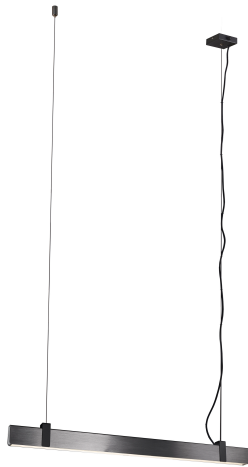

LILT | PENDANT | DARK GREY STEEL

2010603051

nordlux®

Voltage (V): 220-240 Volt
 IP degree: IP20
 Maximum bulb wattage (W): 28W
 Class (Class 1, Class 2, Class 3):
 Class 2 (Double isolated)
 Bulb base: LED Module
 Dimmerable: True
 Switch placement: On the base
 Parallel connection: False

Primary material: Metal
 Secondary material: Plastic
 Colour of the cable: Black
 Length of the cable (cm): 200
 Surface material of the cable:
 Textile
 Is the cable replaceable: False
 Colour: Dark grey steel

Functionality and design comes beautifully together in the Lilt series. Lilt has a uniformly illuminated surface throughout the lamp, and is equipped with built-in three-step Moodmaker™ functionality that gives you the opportunity to easily change the light according to your needs from your regular wall switch.

The simplicity of the pendant is emphasized by two beautiful black fittings that contrast the stringent rectangular gun metal surface. Perfect above the long dining or kitchen table.

www.nordlux.com

Nordlux
2010603051