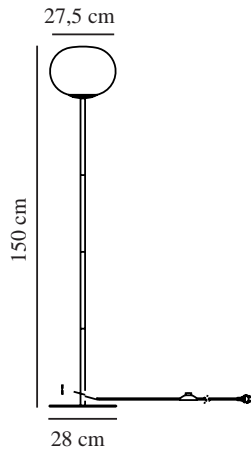

# ALTON 27,5 | FLOOR LAMP | BLACK

2010514047

nordlux®

Voltage (V): 220-240 Volt  
IP degree: IP20  
Maximum bulb wattage (W): 25W  
Class (Class 1, Class 2, Class 3):  
Class 2 (Double isolated)  
Socket type: E27  
Switch placement: On the cable

Height (cm): 150  
Shade Diameter (cm): 27.5  
EAN: 5704924001093  
TUN: 2100560  
Item Number: 2010514047  
Pcs Per Master Carton: 2

Sales Box Height (cm): 34.5  
Sales Box Width(cm): 30  
Sales Box Depth (cm): 30  
Sales Box Volume m<sup>3</sup> : 0.031  
Product net weight (kg): 4.607

Primary material: Glass  
Secondary material: Metal  
Colour of the glass: Smoked  
Colour of the cable: Black  
Length of the cable (cm): 150  
Surface material of the cable:  
Textile  
Is the cable replaceable: False  
Colour: Black