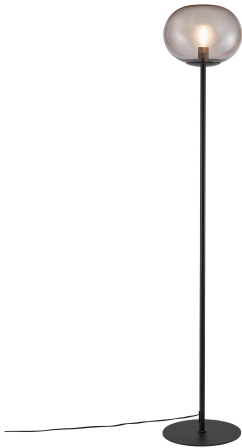

# ALTON 27,5 | FLOOR LAMP | BLACK

2010514047

nordlux®

Voltage (V): 220-240 Volt  
IP degree: IP20  
Maximum bulb wattage (W): 25W  
Class (Class 1, Class 2, Class 3):  
Class 2 (Double isolated)  
Socket type: E27  
Switch placement: On the cable

Primary material: Glass  
Secondary material: Metal  
Colour of the glass: Smoked  
Colour of the cable: Black  
Length of the cable (cm): 150  
Surface material of the cable:  
Textile  
Is the cable replaceable: False  
Colour: Black

• Contemporary art deco style • Mouth blown glass and exclusive details

In smoked glass, Alton creates a beautiful coherence between the black top, and the sweeping round shape, which makes the series extremely elegant. The smoke-coloured glass and the delicate shapes add a soft and warm glow to the light, resulting in pleasant lighting. Glass is a major trend in decor, and the combination of glass and the matte black metal gives Alton an elegant appearance.

Alton floor lamp is an exceptional beauty, combining the modern smoked glass and matte black metal in a highly compelling way. The stringent design makes the floor lamp an elegant sculpture in the home, where a soft and glare-free light flows into the room and creates a cosy atmosphere. Use a decorative bulb to make to lamp even more beautiful.  
[www.nordlux.com](http://www.nordlux.com)