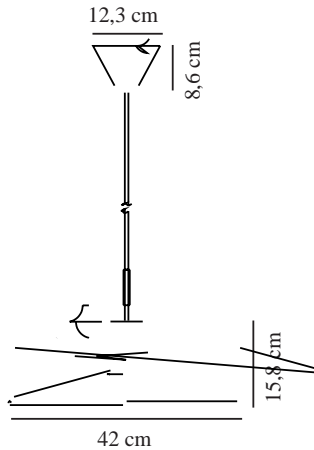

# BALANCE | PENDANT | BLACK

2010103003

nordlux®

Voltage (V): 230 Volt  
IP degree: IP20  
Class (Class 1, Class 2, Class 3):  
Class 2 (Double isolated)  
Socket type: LED Module  
Dimmerable: True

Primary material: Metal  
Secondary material: Acrylic  
Colour of the cable: Black  
Length of the cable (cm): 200  
Surface material of the cable:  
Textile  
Is the cable replaceable: False  
Colour: Black

Shade Diameter (cm): 42  
Shade Height (cm): 15.8  
EAN: 5704924001277  
TUN: 2100496  
Item Number: 2010103003  
Pcs Per Master Carton: 3

Sales Box Height (cm): 44  
Sales Box Width (cm): 15  
Sales Box Depth (cm): 44  
Sales Box Volume m<sup>3</sup>: 0.029  
Product net weight (kg): 2