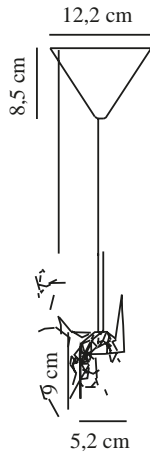

# HANG | PENDANT | TERRACOTTA

2010013059

nordlux®

Voltage (V): 230 Volt  
IP degree: IP20  
Maximum bulb wattage (W): 40W  
Class (Class 1, Class 2, Class 3):  
Class 2 (Double isolated)  
Socket type: E27

Height (cm): 9  
Shade Diameter (cm): 5.2  
EAN: 5704924001246  
TUN: 2100493  
Item Number: 2010013059  
Pcs Per Master Carton: 6

Sales Box Height (cm): 12.5  
Sales Box Width(cm): 12.5  
Sales Box Depth (cm): 12.5  
Sales Box Volume m<sup>3</sup> : 0.002  
Product net weight (kg): 0.254

Primary material: Porcelain  
Colour of the cable: Black  
Length of the cable (cm): 200  
Surface material of the cable:  
Plastic  
Is the cable replaceable: False  
Colour: Terracotta

- Natural design • Porcelain with nice graphic pattern
- Natural earthy colors • Design your own lamp with a decorative bulb